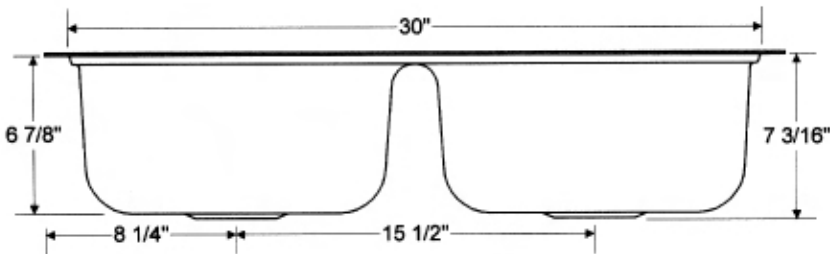

SPECIFICATIONS:

Dimensions:

Exterior: 32" x 21" x 7 3/16"
 Interior: 14 3/4" x 13 1/2" x 6 7/8"
 (each bowl)

Complies with:

ASME A112.19.1-2008/CSA B45.2-08
 WW-P-541
 HUD - FHA - VA

Installation: Stainless Steel Rim
 (not included)

Fitting Holes: 1 3/8" x 8"

Shipping Weight: 22 lbs.

GARNET DOUBLE BOWL SINK 031-2780, 2781, 2782

Garnet
Double Bowl Sink
 Flat Rim 32" X 21"
031-2780 3-hole
031-2781 4-hole
031-2782 5-hole
 (w/o soap depressions)

All Dimensions ± 1/8" unless otherwise noted.

031-2781.vsd

Dimensions shown are for reference. Actual dimensions may vary slightly and should be checked prior to installation.

BOOTZ INDUSTRIES
 1400 Park Street
 P.O. Box 18010
 Evansville, IN 47719-1010
 Phone: (812) 423-5401 • FAX: (812) 429-2254
 E-Mail: webmaster@bootz.com
 Website: <http://www.bootz.com>