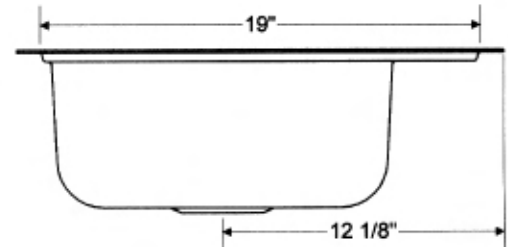

SPECIFICATIONS:

Dimensions:

Exterior: 32" x 21" x 7 3/16"
 Interior: 14 3/4" x 13 1/2" x 6 7/8"
 (each bowl)

Complies with:

ASME A112.19.1-2008/CSA B45.2-08
 WW-P-541
 HUD - FHA - VA

Installation: Stainless Steel Rim
 (not included)

Fitting Holes: 1 3/8" x 8"

Shipping Weight: 22 lbs.

GARNET DOUBLE BOWL SINK 031-2780, 2781, 2782

Garnet
Double Bowl Sink
 Flat Rim 32" X 21"
031-2780 3-hole
031-2781 4-hole
031-2782 5-hole
 (w/o soap depressions)

All Dimensions ± 1/8" unless otherwise noted.

031-2781.vsd

Dimensions shown are for reference. Actual dimensions may vary slightly and should be checked prior to installation.

BOOTZ INDUSTRIES
 1400 Park Street
 P.O. Box 18010
 Evansville, IN 47719-1010
 Phone: (812) 423-5401 • FAX: (812) 429-2254
 E-Mail: webmaster@bootz.com
 Website: <http://www.bootz.com>