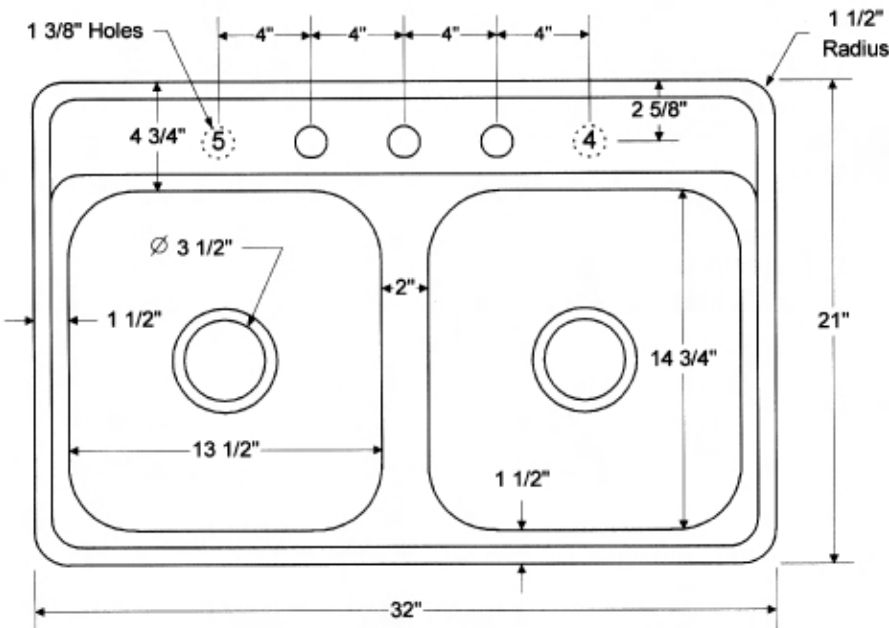

GARNET

PORCELAIN ON STEEL

32" X 21" DOUBLE BOWL SINK

DESCRIPTION:

The extra space you need combined with classic double bowl styling makes kitchen chores a breeze. The Garnet has two 3½" outlets for duo strainers, and is for use with 8" centerset ledge type fittings. (See ordering information) Less all fittings and rim.

Available in white and almond only.

Faucets not included.

ORDERING INFORMATION:

031-2780	3-Hole punch, flat rim
031-2781	4-Hole punch, flat rim
031-2782	4-Hole punch, flat rim

BOOTZ INDUSTRIES
1400 Park Street
P.O. Box 18010
Evansville, IN 47719-1010
Phone: (812) 423-5401 • FAX: (812) 429-2254
E-Mail: webmaster@bootz.com
Website: <http://www.bootz.com>

SPECIFICATIONS:

Dimensions:

Exterior: 32" x 21" x 7 3/16"
 Interior: 14 3/4" x 13 1/2" x 6 7/8"
 (each bowl)

Complies with:

ASME A112.19.1-2008/CSA B45.2-08
 WW-P-541
 HUD - FHA - VA

Installation: Stainless Steel Rim
 (not included)

Fitting Holes: 1 3/8" x 8"

Shipping Weight: 22 lbs.

GARNET DOUBLE BOWL SINK 031-2780, 2781, 2782

Garnet
Double Bowl Sink
 Flat Rim 32" X 21"
031-2780 3-hole
031-2781 4-hole
031-2782 5-hole
 (w/o soap depressions)