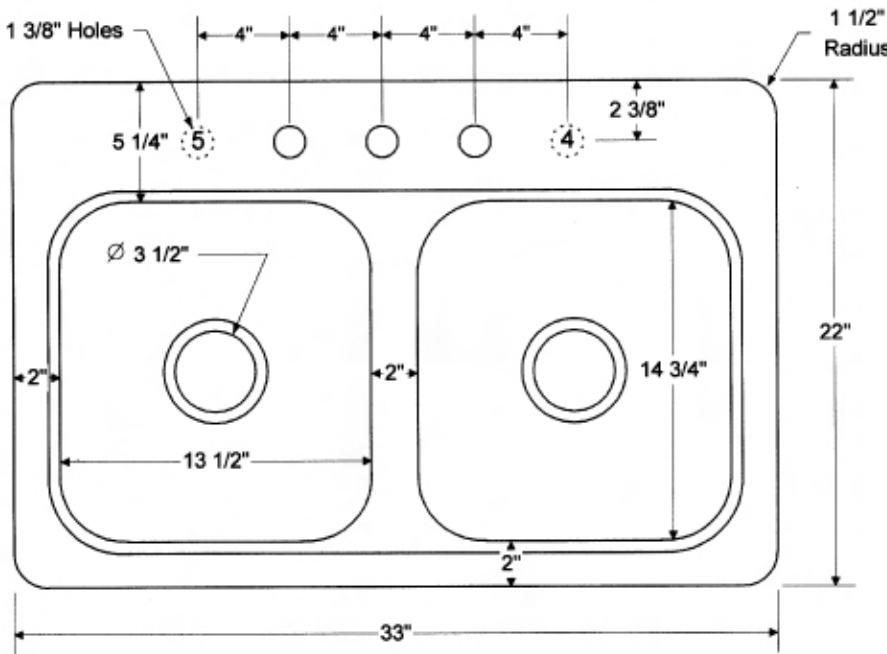

SPECIFICATIONS:

Dimensions: 33" x 22" x 7³/₁₆"
Shipping Weight: Approx. 30 lbs.
Material: Acid resistant
porcelain on steel.

Complies with:
ASME A112.19.1-2008/CSAB45.2-08
WW-P-541
HUD - FHA - VA

Standard Features:
One piece construction of
heavy gauge seamless steel with
acid resistant porcelain enamel
finish. 7³/₁₆" double bowl depth with
1 1/2" radius for retro-fit application.

GARNET II SELF-RIMMING DOUBLE BOWL SINK 031-2957, 2958, 2959

Garnet II
Double Bowl Sink
Self-Rimming 33" X 22"
031-2957 3-hole
031-2958 4-hole
031-2959 5-hole
(w/o soap depressions)

All Dimensions ± 1/8" unless otherwise noted.

031-2958.vsd