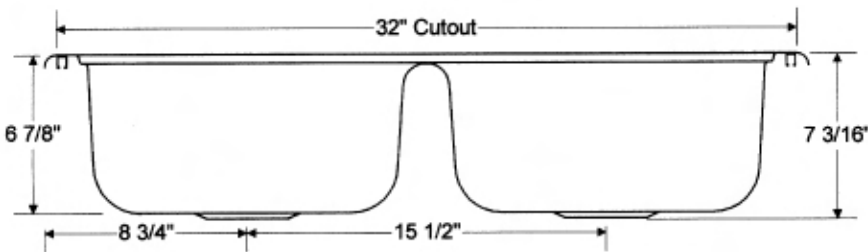

Dimensions shown are for reference. Actual dimensions may vary slightly and should be checked prior to installation.