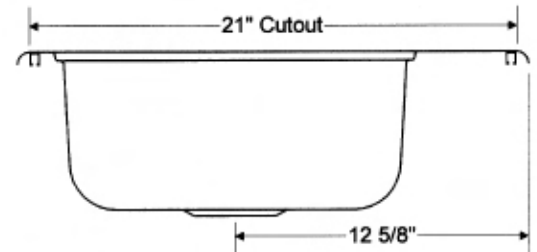

Dimensions shown are for reference. Actual dimensions may vary slightly and should be checked prior to installation.