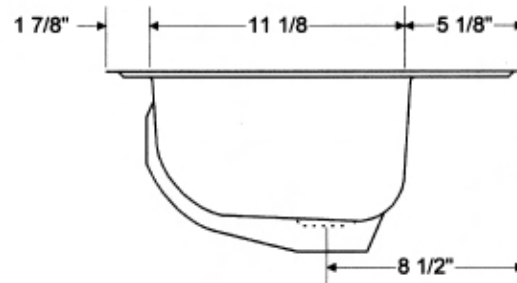

SPECIFICATIONS:

Dimensions:

Size: 18" x 18" round
Installation: Stainless steel
rim (not included)

Material: Acid resistant
porcelain on steel.

Fitting holes: 1 1/4" for 4" centerset

Shipping weight: 10 lbs.

Complies with:

ASME A112.19.1-2008/CSA B45.2-08

WW-P-541

HUD - FHA - VA

DAISY 18" ROUND LAVATORY 021-2430

Daisy
Round Lavatory
Centerset 18" X 18"

All Dimensions \pm 1/8" unless otherwise noted.

021-2430.vsd

Dimensions shown are for reference. Actual dimensions may vary slightly and should be checked prior to installation.

BOOTZ INDUSTRIES
1400 Park Street
P.O. Box 18010
Evansville, IN 47719-1010
Phone: (812) 423-5401 • FAX: (812) 429-2254
E-Mail: webmaster@bootz.com
Website: <http://www.bootz.com>