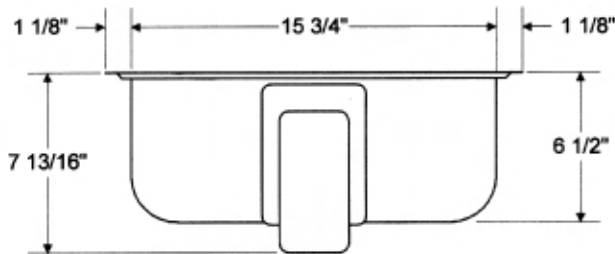

SPECIFICATIONS:

Dimensions:

Size: 18" x 18" round
Installation: Stainless steel
rim (not included)

Material: Acid resistant
porcelain on steel.

Fitting holes: 1 1/4" for 4" centerset

Shipping weight: 10 lbs.

Complies with:

ASME A112.19.1-2008/CSA B45.2-08

WW-P-541

HUD - FHA - VA

DAISY 18" ROUND LAVATORY 021-2430

Daisy
Round Lavatory
Centerset 18" X 18"

All Dimensions \pm 1/8" unless otherwise noted.

021-2430.vsd

Dimensions shown are for reference. Actual dimensions may vary slightly and should be checked prior to installation.

BOOTZ INDUSTRIES
1400 Park Street
P.O. Box 18010
Evansville, IN 47719-1010
Phone: (812) 423-5401 • FAX: (812) 429-2254
E-Mail: webmaster@bootz.com
Website: <http://www.bootz.com>