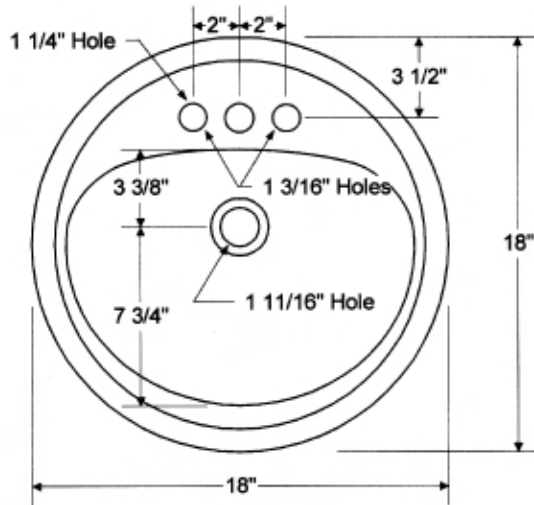

Faucets not included.

ORDERING INFORMATION:

021-2430 Centerset punch, flat rim (shown)

BOOTZ INDUSTRIES
1400 Park Street
P.O. Box 18010
Evansville, IN 47719-1010
Phone: (812) 423-5401 • FAX: (812) 429-2254
E-Mail: webmaster@bootz.com
Website: <http://www.bootz.com>

SPECIFICATIONS:

Dimensions:

Size: 18" x 18" round
Installation: Stainless steel
rim (not included)

Material: Acid resistant
porcelain on steel.

Fitting holes: 1 1/4" for 4" centerset

Shipping weight: 10 lbs.

Complies with:

ASME A112.19.1-2008/CSA B45.2-08

WW-P-541

HUD - FHA - VA

DAISY 18" ROUND LAVATORY 021-2430

Daisy
Round Lavatory
Centerset 18" X 18"

All Dimensions \pm 1/8" unless otherwise noted.

021-2430.vsd