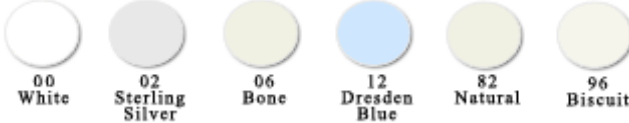

The beauty of porcelain.
The strength of steel.

COLOR SELECTION GUIDE

STOCK COLORS

AVAILABLE COLORS

- Colors shown on this chart are for illustration purposes only.
- There may be a variation in color between these samples and the actual fixtures.
- Black (99) is a premium price over the regular color price.
- Stock colors ship in (2) two weeks or less from the date of order entry.
- Available colors ship in (4) four weeks or less from the date of order entry.

Model	Product	00	02	06	12	82	96	26	61	99
		2906, 2907 2908	Opalcast 33"x22" (Molded) Double Bowl 3, 4, or 5 Hole Self-Rimming	AVAILABLE IN KITCHEN WHITE (OK), BONE (06), AND BISCUIT (96)						
2900, 2901 2902	Opal 9 1/2" Deep, 22" x 33" Double Bowl Self Rimming Sink	AVAILABLE IN KITCHEN WHITE (OK), BONE (06), AND BISCUIT (96)								
2933, 2934 2935	Ruby 33"x22" Double Bowl 3, 4, or 5 Hole Self-Rimming	AVAILABLE IN KITCHEN WHITE (OK), BONE (06), AND BISCUIT (96)								
2957, 2958 2959	Garnet II 32"x21" Double Bowl Sink, 3,4, or 5 hole, Self Rimming	AVAILABLE IN KITCHEN WHITE (OK), BONE (06), AND BISCUIT (96)								
2780, 2781 2782	Garnet 32"x21" Double Bowl, 3,4, or 5 Hole, without soap dish	AVAILABLE IN KITCHEN WHITE (OK), BONE (06), AND BISCUIT (96)								
2951	Topaz II 24"x22" Single Bowl Sink, 4-Hole Punching, Self Rimming	AVAILABLE IN KITCHEN WHITE (OK), BONE (06), AND BISCUIT (96)								
2700, 2701 2702	Topaz 24"x21" Single Bowl Sink, 3, 4, or 5 Hole Punching	AVAILABLE IN KITCHEN WHITE (OK), BONE (06), AND BISCUIT (96)								