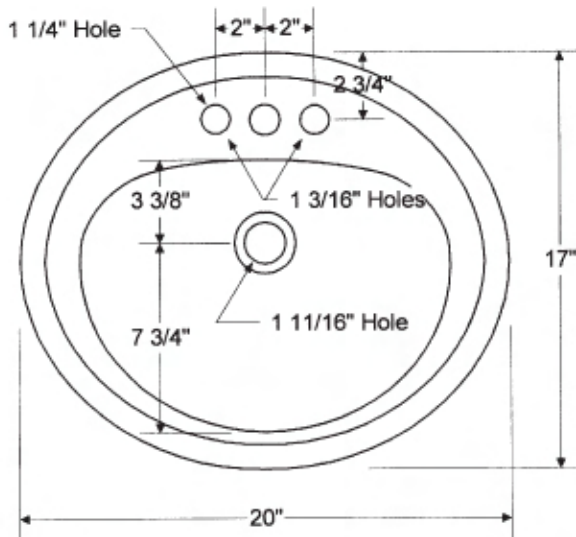

E-Mail: webmaster@bootz.com

Website: <http://www.bootz.com>

SPECIFICATIONS:

Dimensions:

Exterior: 20" x 17"

Depth: 6 1/2"

Shipping Weight: 10 lbs.

Complies with:

ASME A112.19.1-2008/CSAB45.2-08

WW-P-541

HUD - FHA - VA

AZALEA 20" X 17" OVAL LAVATORY 021-2445, 2445M, 2422, 2448, 2485, 2485M, 2446, 2446M, 2447, 2447M

**Azalea
Oval Lavatory
Centerset 20" X 17"**

All Dimensions ± 1/8" unless otherwise noted.