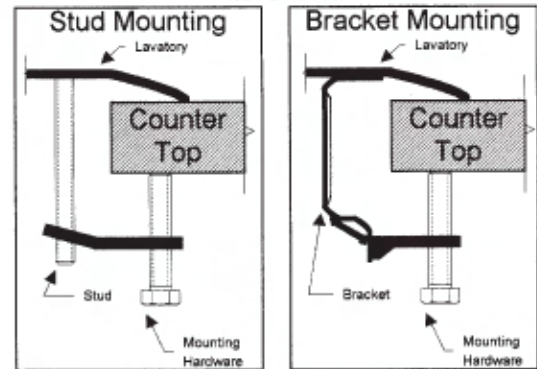

**Azalea
Oval Lavatory
Centerset 20" X 17"**

All Dimensions ± 1/8" unless otherwise noted.

021-2445.vsd

Dimensions shown are for reference. Actual dimensions may vary slightly and should be checked prior to installation.