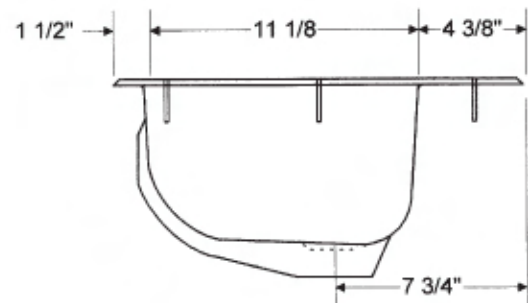

E-Mail: webmaster@bootz.com

Website: <http://www.bootz.com>

SPECIFICATIONS:

Dimensions:

Exterior: 20" x 17"

Depth: 6 1/2"

Shipping Weight: 10 lbs.

Complies with:

ASME A112.19.1-2008/CSAB45.2-08

WW-P-541

HUD - FHA - VA

AZALEA 20" X 17" OVAL LAVATORY 021-2445, 2445M, 2422, 2448, 2485, 2485M, 2446, 2446M, 2447, 2447M

**Azalea
Oval Lavatory
Centerset 20" X 17"**

All Dimensions ± 1/8" unless otherwise noted.

021-2445.vsd

Dimensions shown are for reference. Actual dimensions may vary slightly and should be checked prior to installation.

BOOTZ INDUSTRIES
1400 Park Street
P.O. Box 18010
Evansville, IN 47719-1010
Phone: (812) 423-5401 • FAX: (812) 429-2254
E-Mail: webmaster@bootz.com
Website: <http://www.bootz.com>