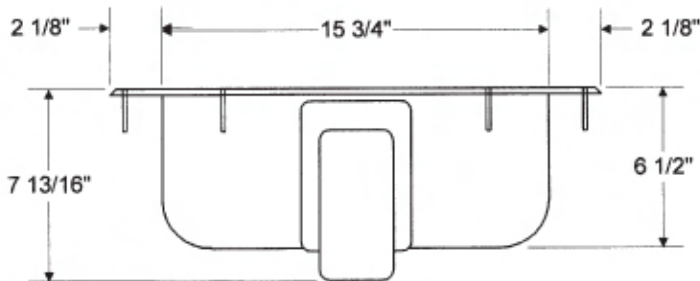

E-Mail: webmaster@bootz.com

Website: <http://www.bootz.com>

SPECIFICATIONS:

Dimensions:

Exterior: 20" x 17"

Depth: 6 1/2"

Shipping Weight: 10 lbs.

Complies with:

ASME A112.19.1-2008/CSAB45.2-08

WW-P-541

HUD - FHA - VA

AZALEA 20" X 17" OVAL LAVATORY 021-2445, 2445M, 2422, 2448, 2485, 2485M, 2446, 2446M, 2447, 2447M

**Azalea
Oval Lavatory
Centerset 20" X 17"**

All Dimensions ± 1/8" unless otherwise noted.

021-2445.vsd

Dimensions shown are for reference. Actual dimensions may vary slightly and should be checked prior to installation.

BOOTZ INDUSTRIES
1400 Park Street
P.O. Box 18010
Evansville, IN 47719-1010
Phone: (812) 423-5401 • FAX: (812) 429-2254
E-Mail: webmaster@bootz.com
Website: <http://www.bootz.com>